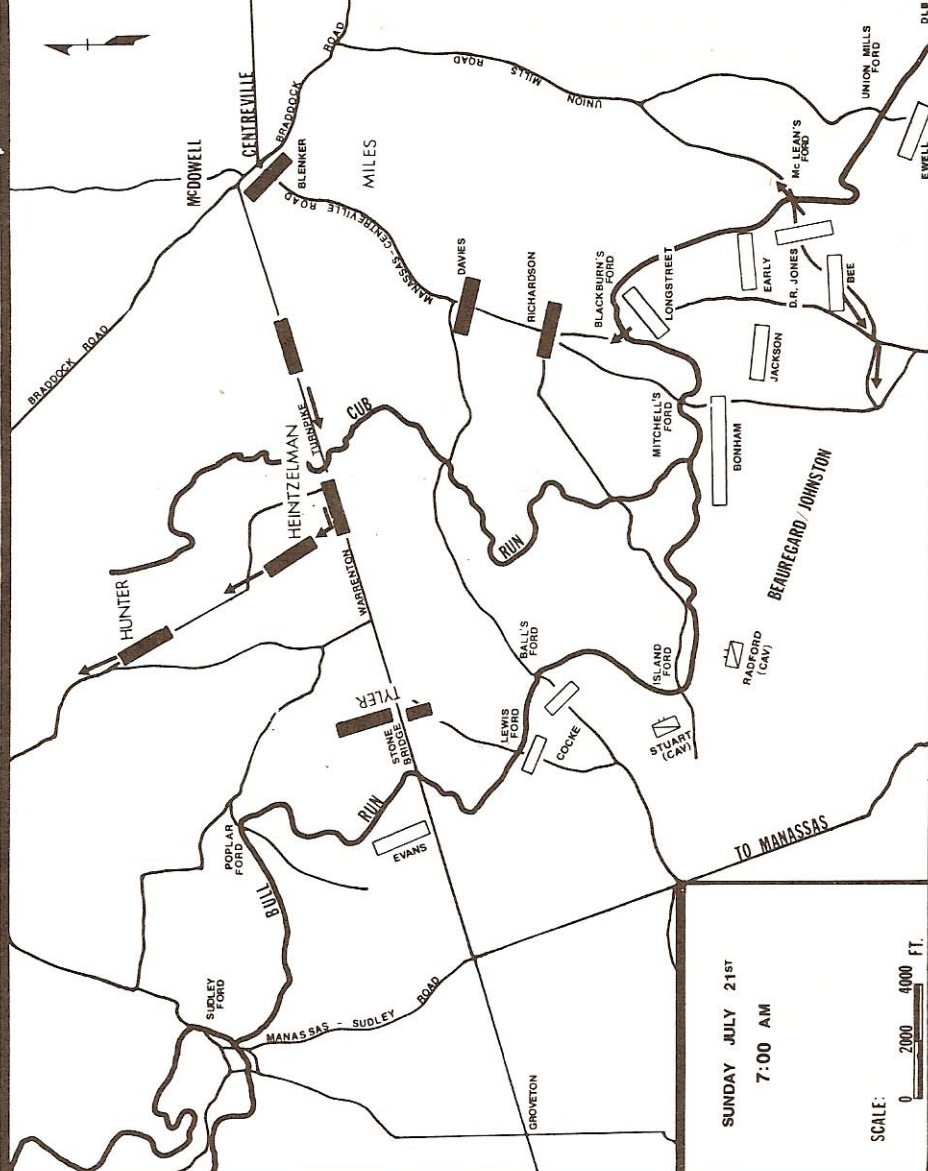

ISLAND FORD

McLEAN'S FORD

UNION MILLS FORD

TO MANASSAS

BEAUREGARD JOHNSTON

DLB

SUNDAY JULY 21st
7:00 AM

SCALE: 0 2000 4000 FT.

KEYES' LOST

OPPORTUNITY

1:30 PM

SCALE

**FIGHT FOR HENRY HILL
FINAL PHASE**

SCALE
0 800 1600
FT

D.L.B.