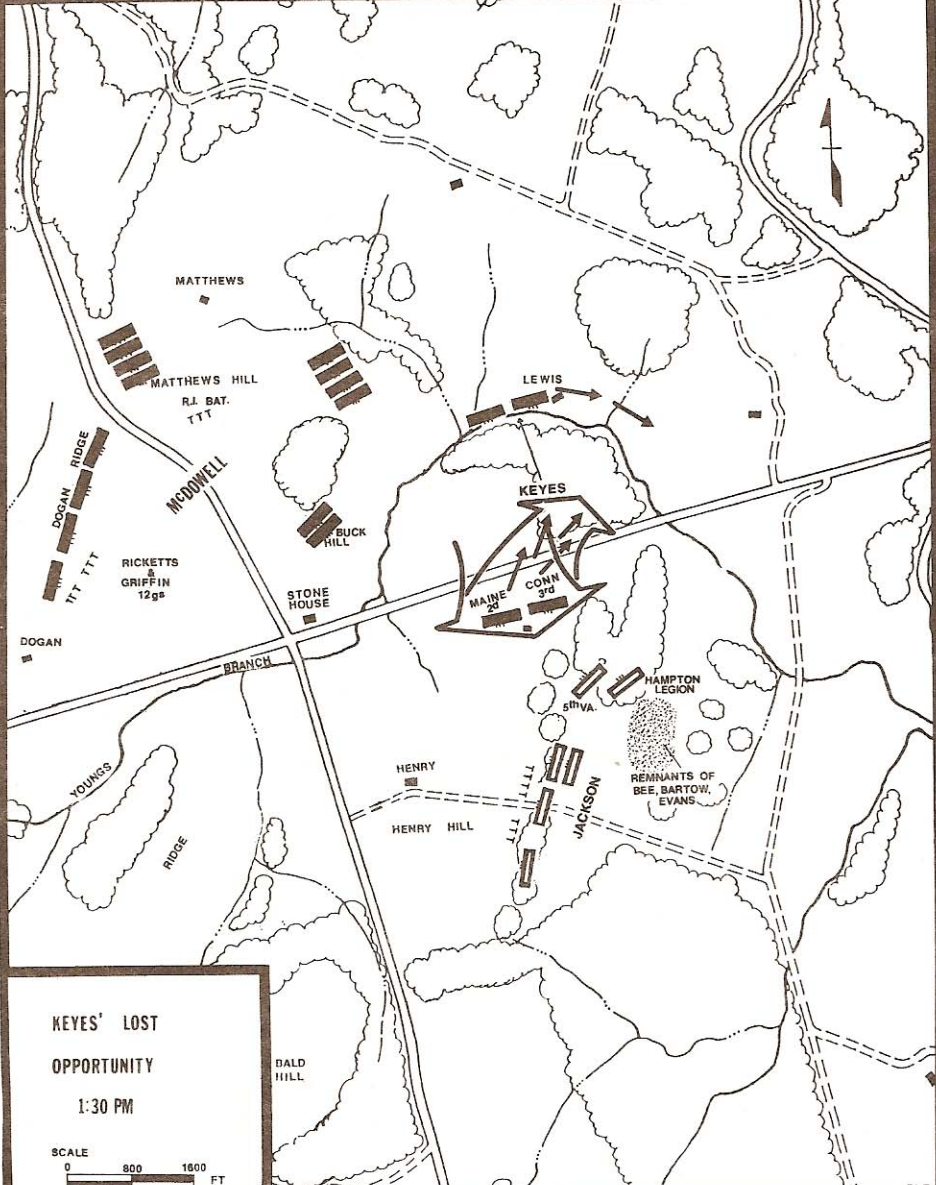

ISLAND FORD

McLEAN'S FORD

UNION MILLS FORD

TO MANASSAS

BEAUREGARD JOHNSTON

DLB

SUNDAY JULY 21st
7:00 AM

SCALE: 0 2000 4000 FT.

KEYES' LOST

OPPORTUNITY

1:30 PM

SCALE

**FIGHT FOR HENRY HILL
FINAL PHASE**

SCALE
0 800 1600
FT

D.L.B.