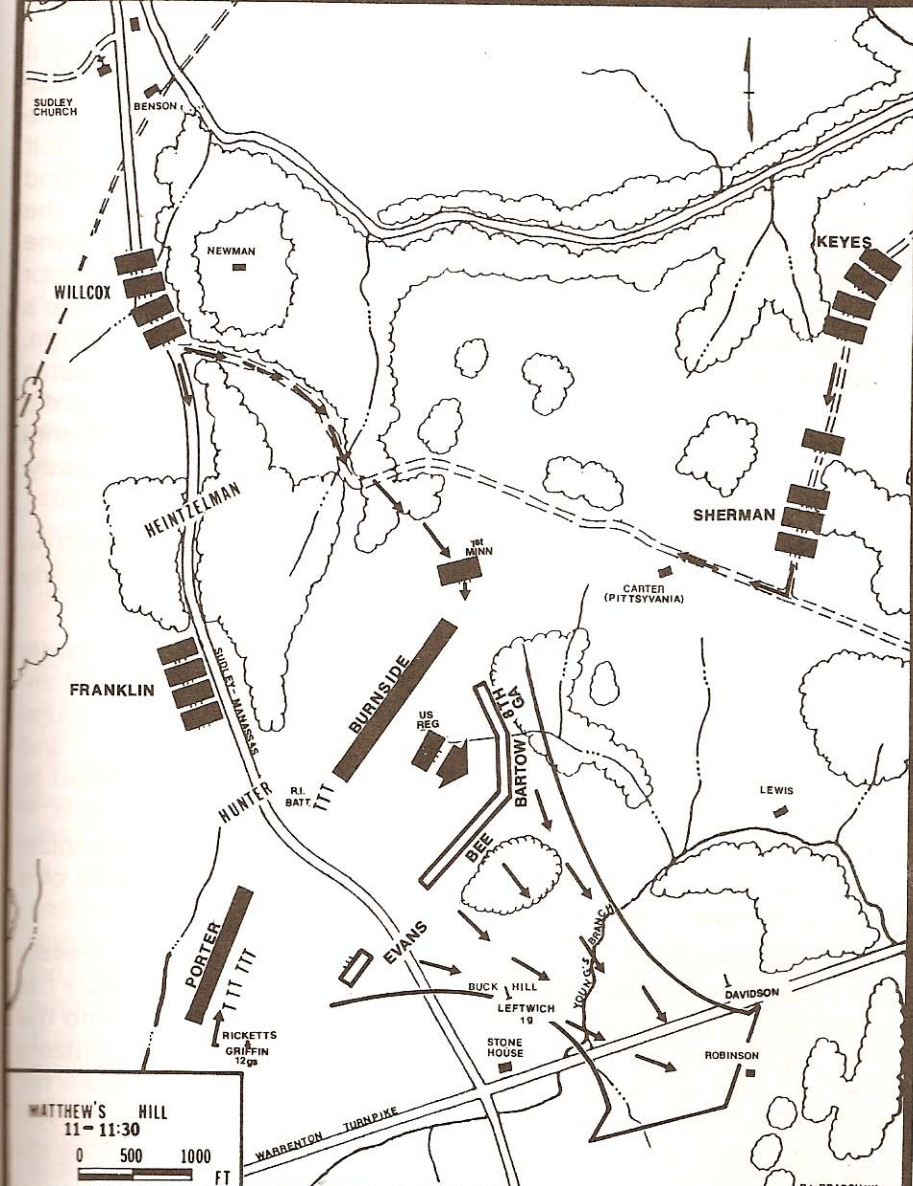

ISLAND FORD

McLEAN'S FORD

UNION MILLS FORD

TO MANASSAS

BEAUREGARD JOHNSTON

DLB

SUNDAY JULY 21st
7:00 AM

SCALE: 0 2000 4000 FT.

KEYES' LOST

OPPORTUNITY

1:30 PM

SCALE

**FIGHT FOR HENRY HILL
FINAL PHASE**

SCALE
0 800 1600
FT

D.L.B.