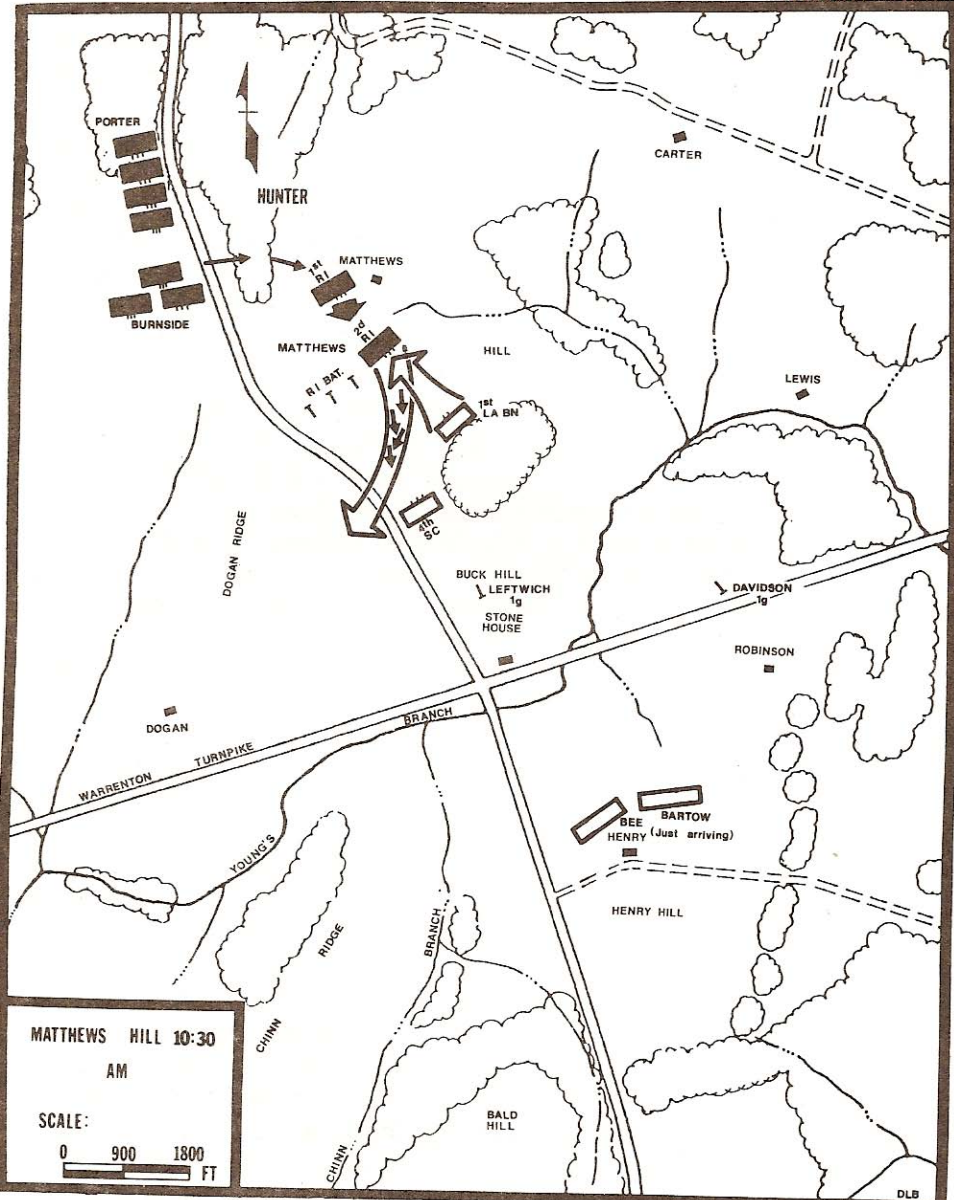

ISLAND FORD

McLEAN'S FORD

UNION MILLS FORD

TO MANASSAS

BEAUREGARD JOHNSTON

DLB

SUNDAY JULY 21st
7:00 AM

SCALE: 0 2000 4000 FT.

KEYES' LOST

OPPORTUNITY

1:30 PM

SCALE

**FIGHT FOR HENRY HILL
FINAL PHASE**

SCALE
0 800 1600
FT

D.L.B.