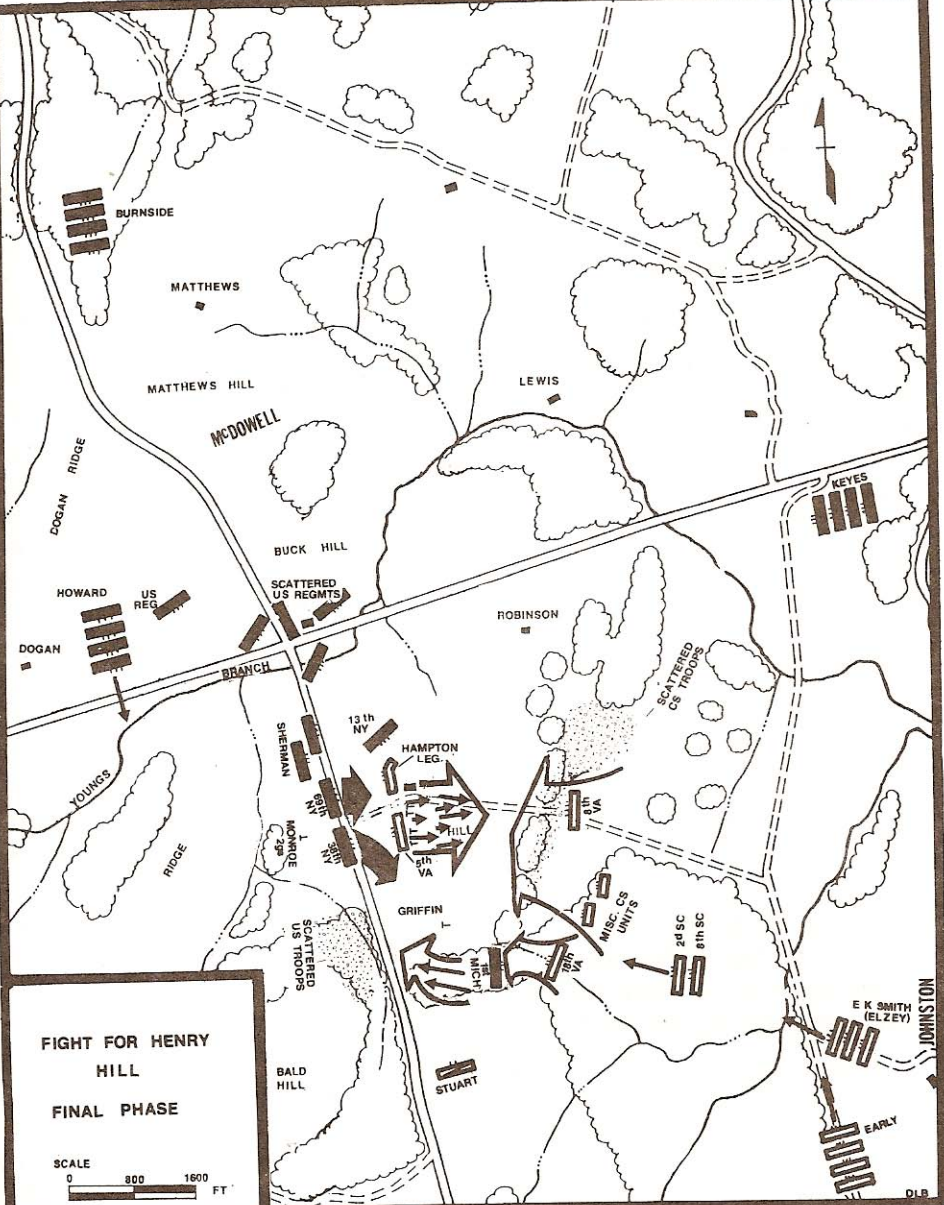

ISLAND FORD

McLEAN'S FORD

UNION MILLS FORD

TO MANASSAS

BEAUREGARD JOHNSTON

DLB

SUNDAY JULY 21st
7:00 AM

SCALE: 0 2000 4000 FT.

KEYES' LOST

OPPORTUNITY

1:30 PM

SCALE

**FIGHT FOR HENRY HILL
FINAL PHASE**

SCALE
0 800 1600
FT

D.L.B.