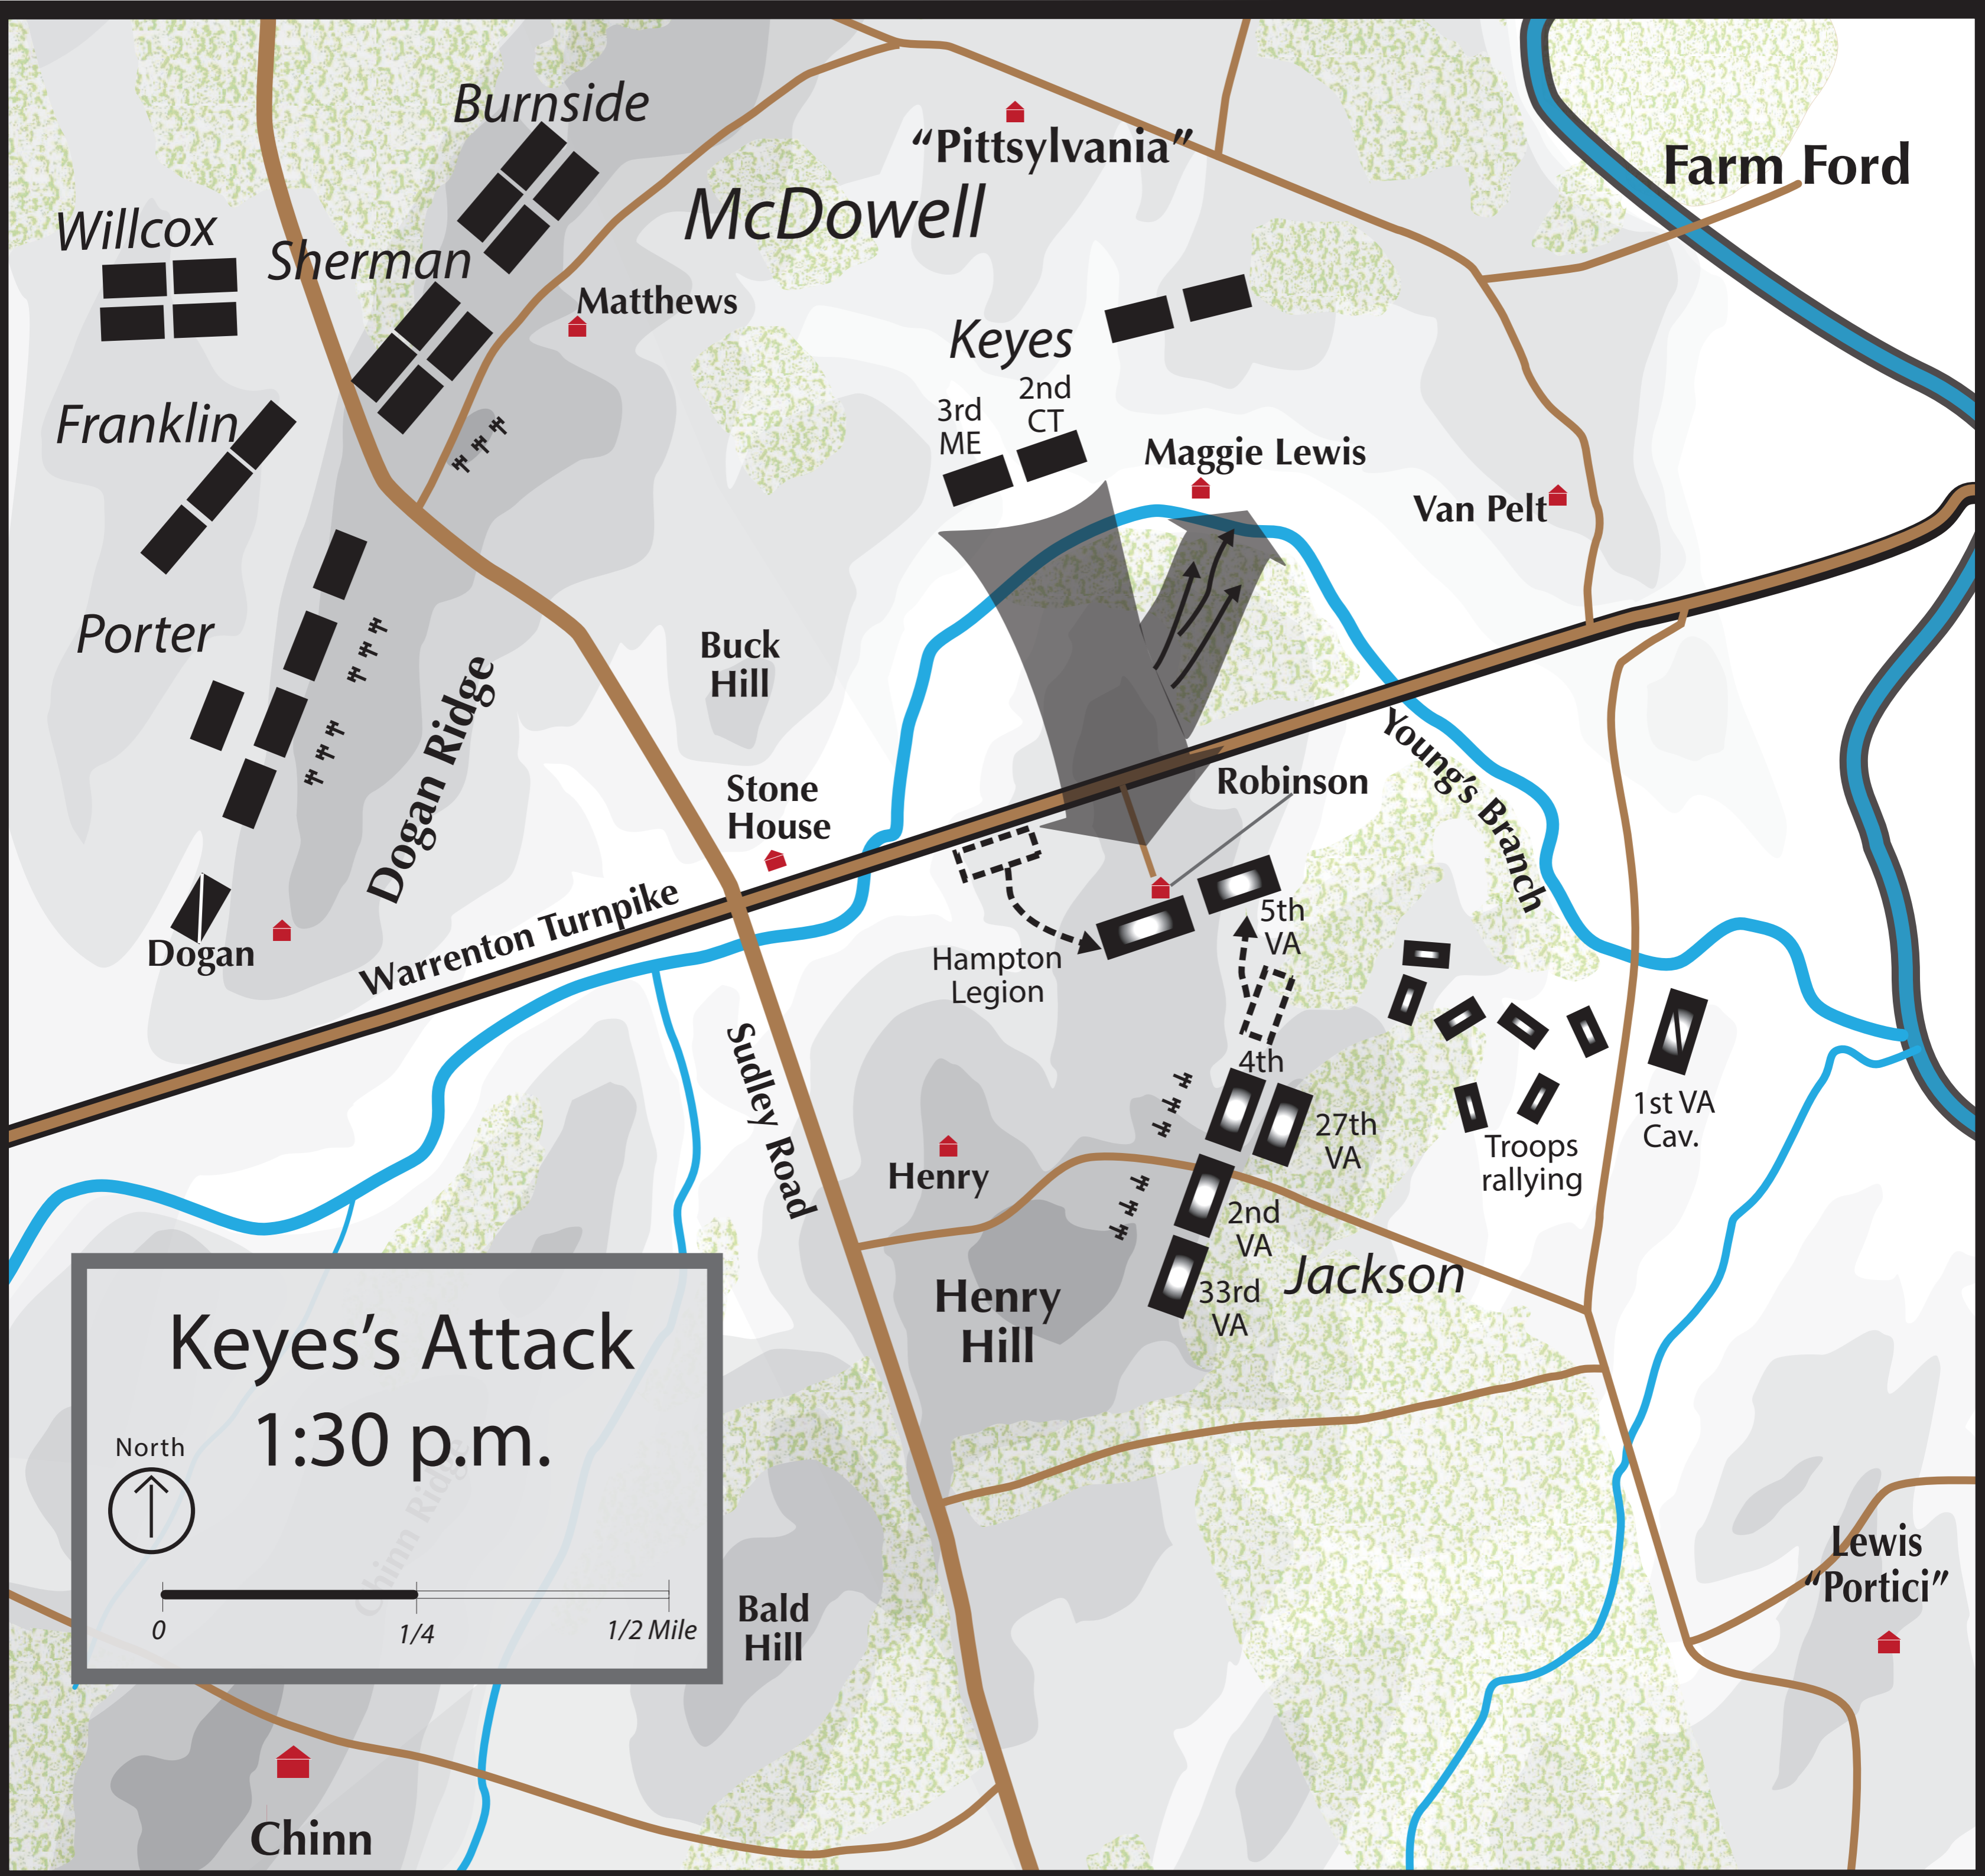

"You are Turned"
July 21, 1861
8 a.m.

North

0 1/2 1 Mile

Collision on Matthews Hill

9:45 a.m.

North

0

1/4

Stone House

Warrenton Turnpike

Hampton Legion

Robinson

Young's Branch

Dogan

5th VA

4th VA

Keyes's Attack
1:30 p.m.

North
↑

0 1/4 1/2 Mile

North
 ↑
 To Henry Hill
 2:30 - 3 p.m.
 0 ————— 1/4 Mile

Lewis

Keyes

Van Pelt

5th MA