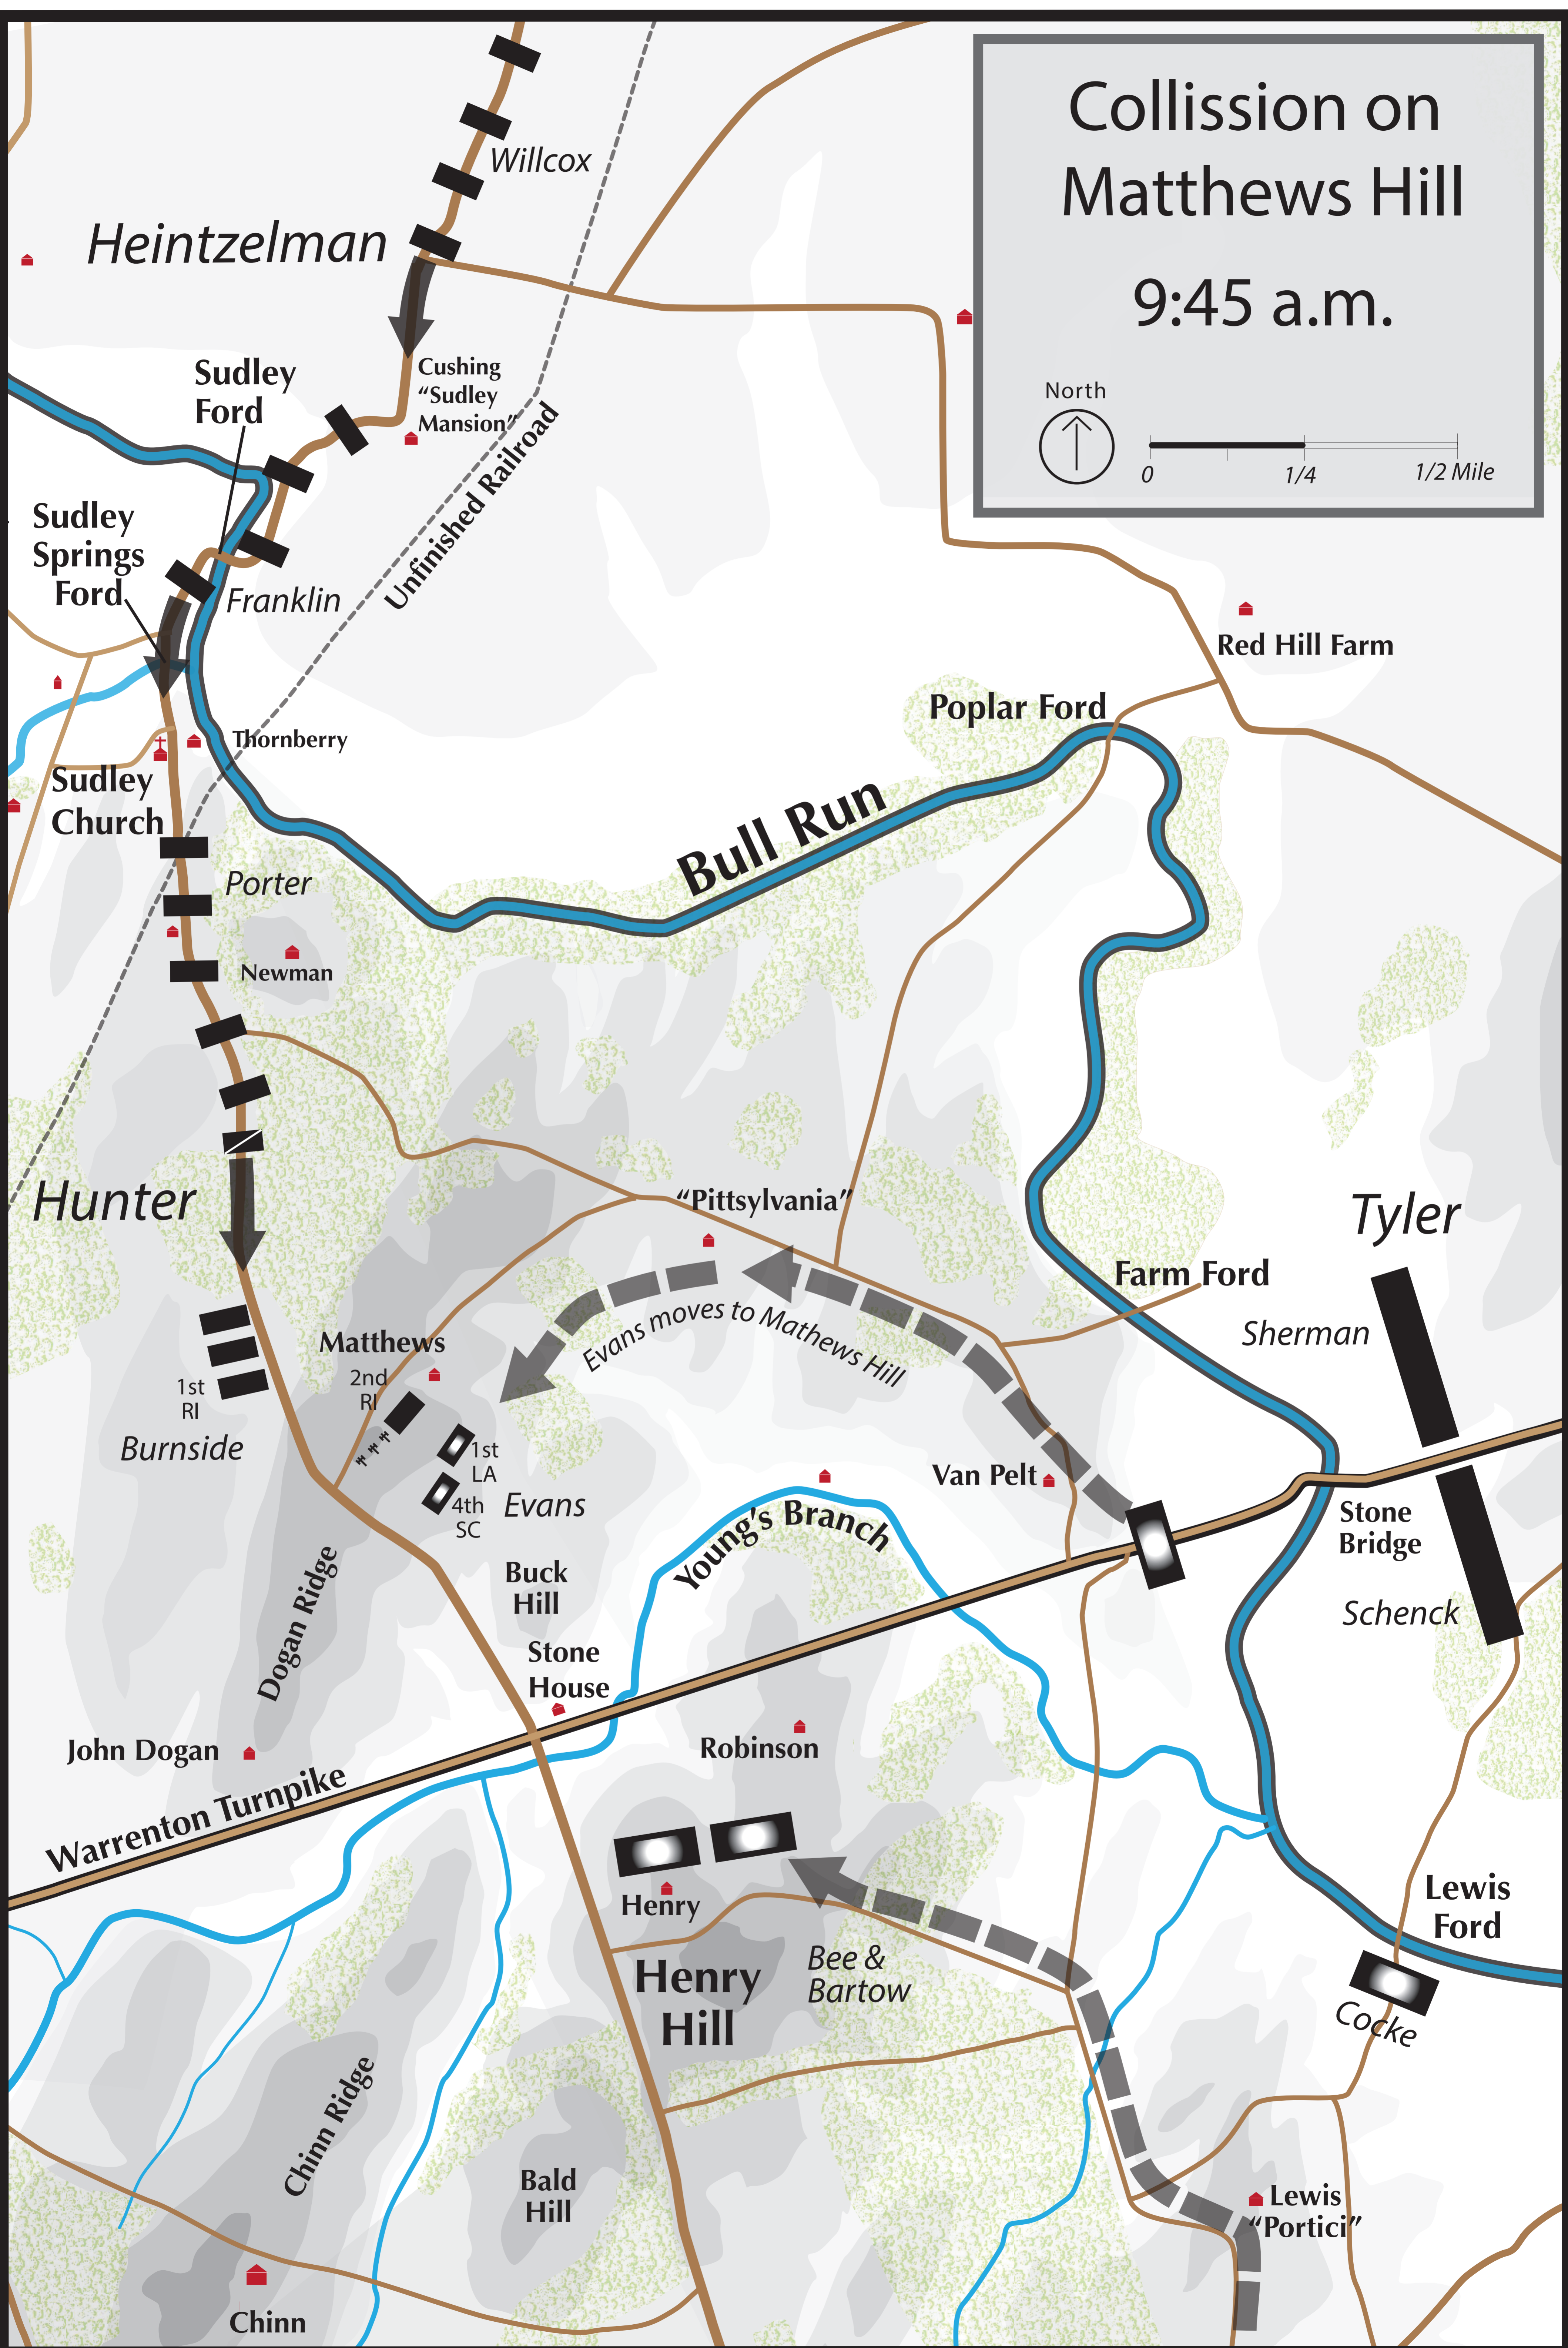

Collision on Matthews Hill

9:45 a.m.

North

0

1/4

1/2 Mile