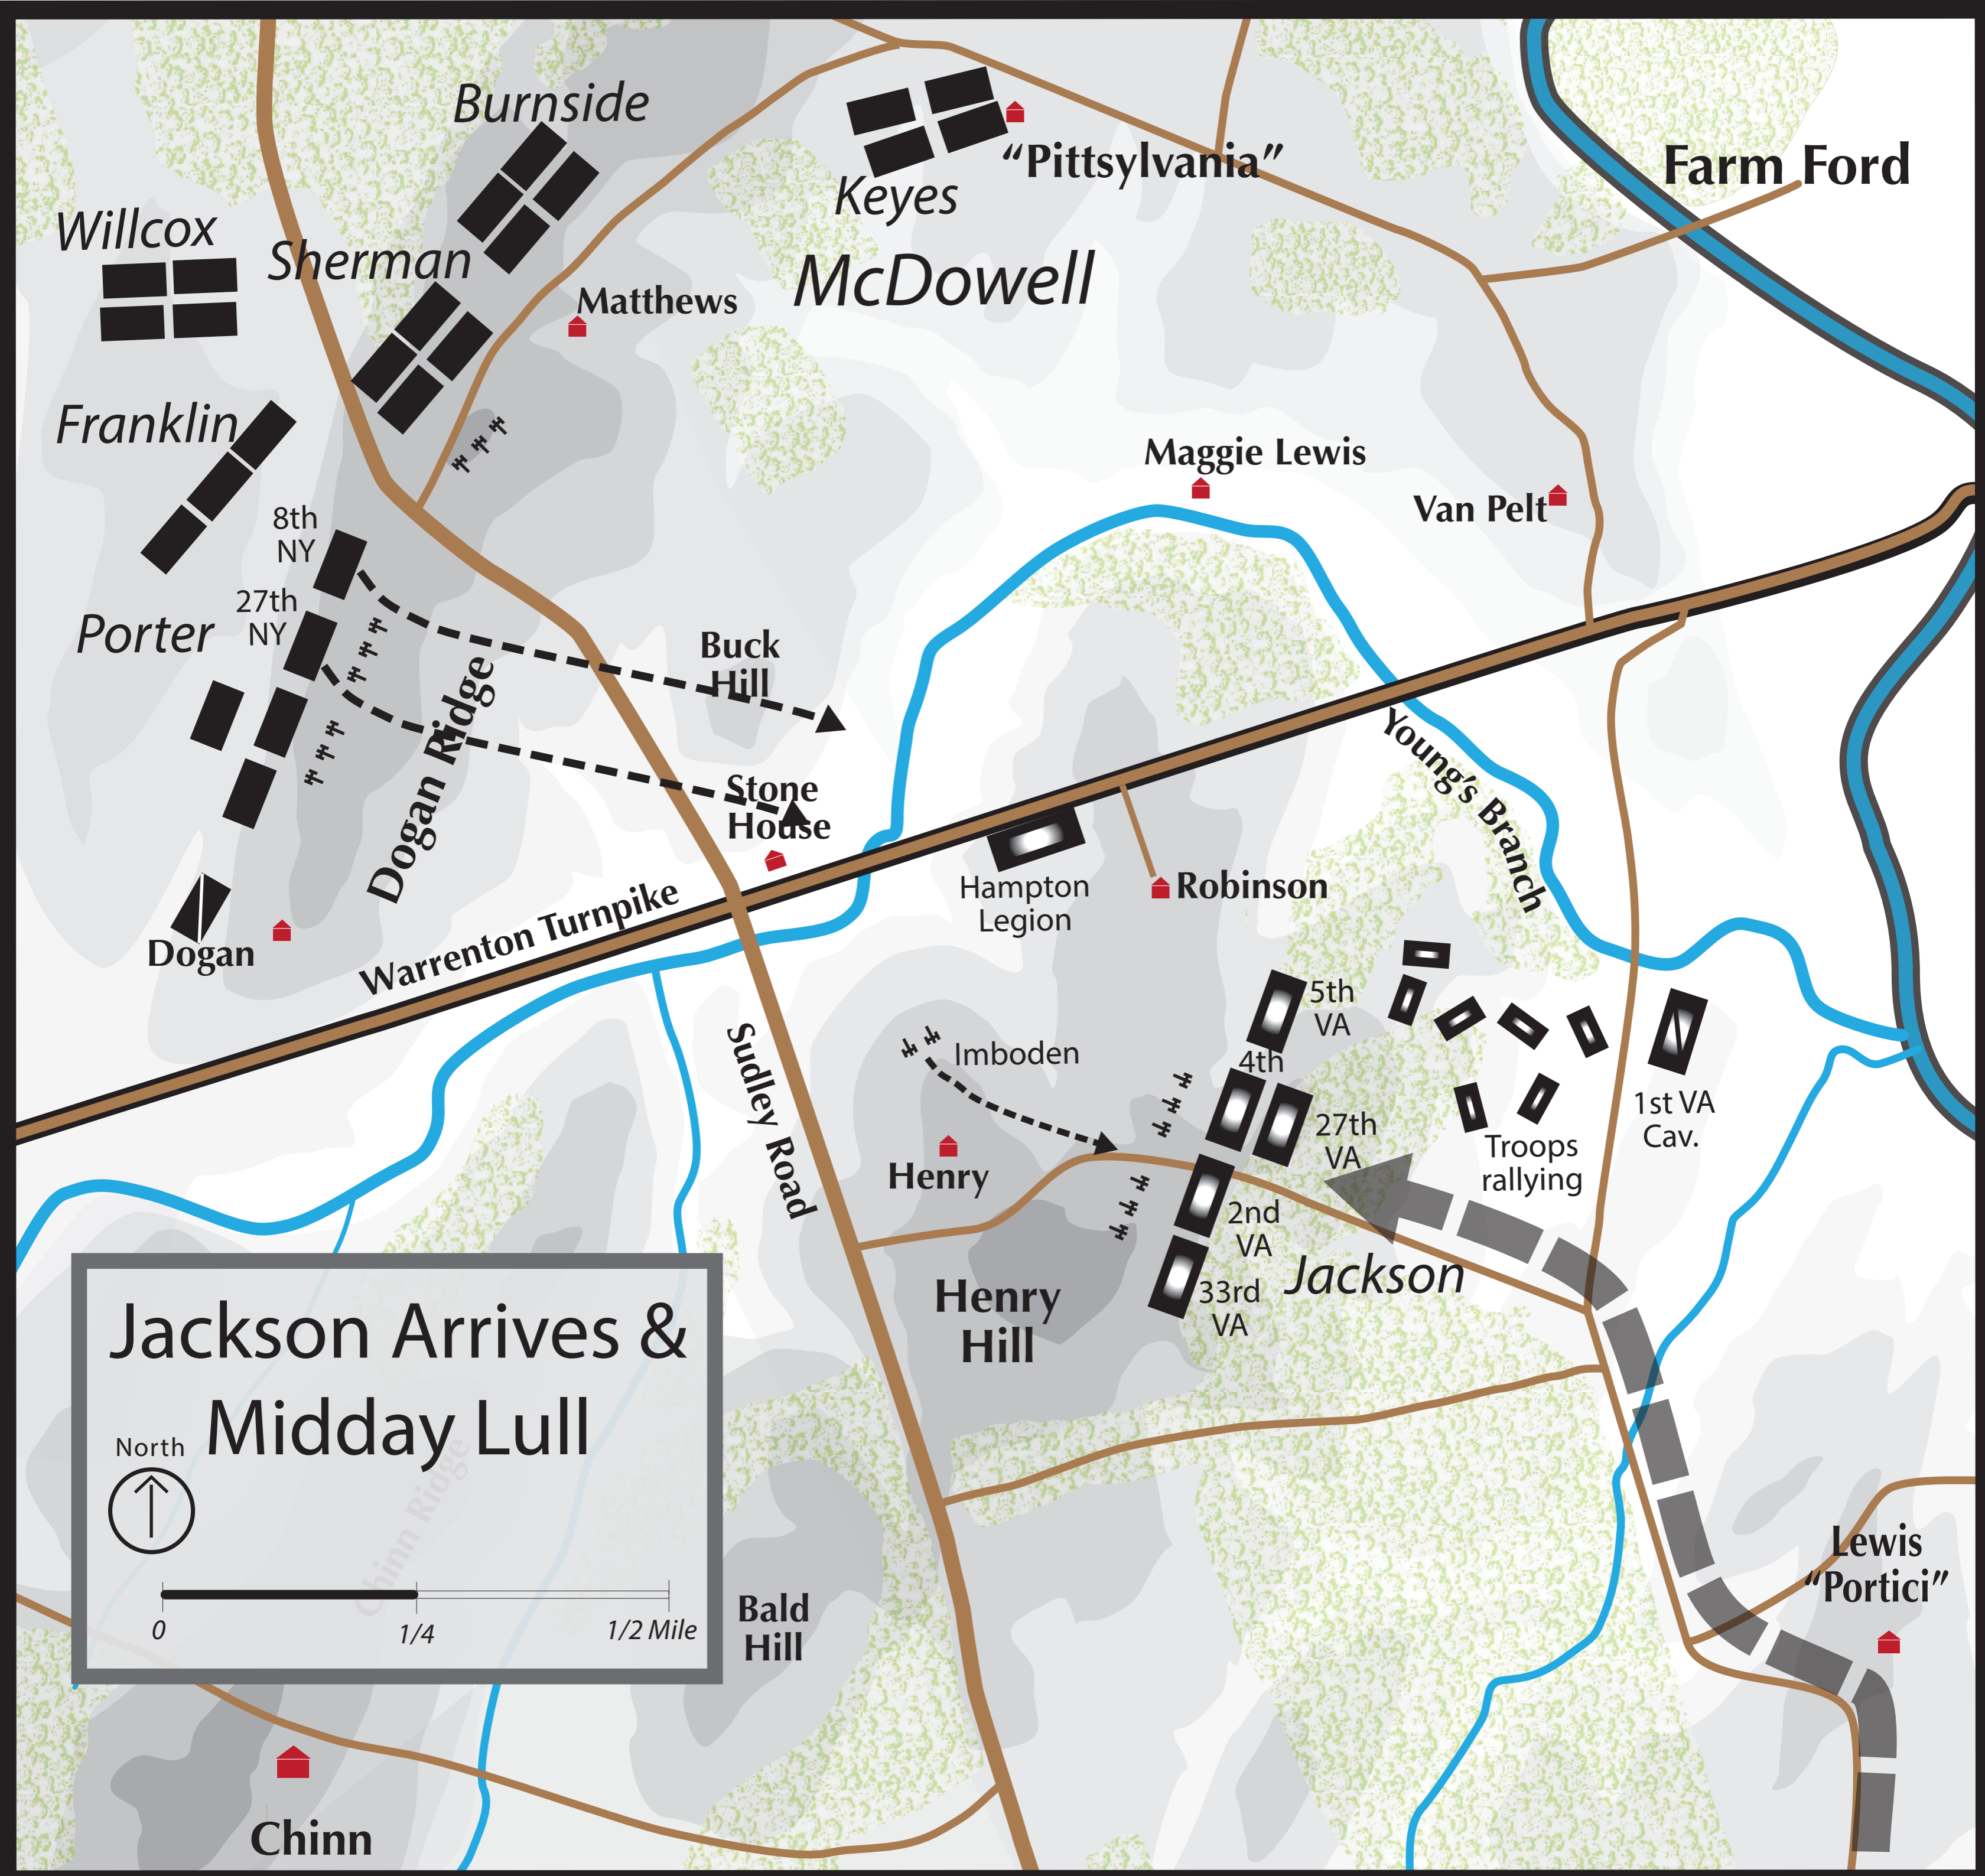

"You are Turned"
July 21, 1861
8 a.m.

North

0 1/2 1 Mile

Collision on Matthews Hill

9:45 a.m.

North

0

1/4

1/2 Mile

Burnside

Keyes "Pittsylvania"

Farm Ford

Willcox

Sherman

McDowell

Matthews

Stone House

Warrenton Turnpike

Hampton Legion

Robinson

Young's Branch

Dogan

5th VA

4th VA

Keyes's Attack
1:30 p.m.

North
↑

0 1/4 1/2 Mile

North
 ↑
 To Henry Hill
 2:30 - 3 p.m.
 0 ————— 1/4 Mile

Lewis

Keyes

Van Pelt

5th MA